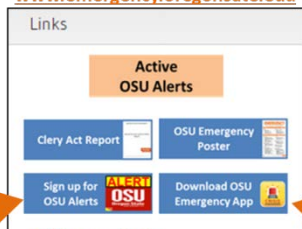

Emergency & Disaster Communication at OSU

Now is the time to update your information / links to receive
timely Emergency Messages from OSU

BEFORE THE EMERGENCY

OSUAlert

- OSU's texting, emailing, and voicemail alerting service for time sensitive information
- Sign up with how you want to be alerted
 - Your ONID email account is required

*Be sure to add
your mobile/
text number to
receive instant
notifications!*

www.emergency.oregonstate.edu

DURING THE EMERGENCY

As emergency events occur, information may be posted at any of these sources. Check frequently before, during and after the event for updates

Download the OSU Emergency Plan for your mobile device and multiple platforms.

A quick reference tool on how to respond to various emergencies while at OSU.

Download Today! **It's Free**

1. Download "Crisis Manager" by School Dude from the App Store or Google Play *
 - [Apple iTunes Store \(iOS\)](#)
 - [Google Play \(Android\)](#)
 - [Kindle Fire](#)